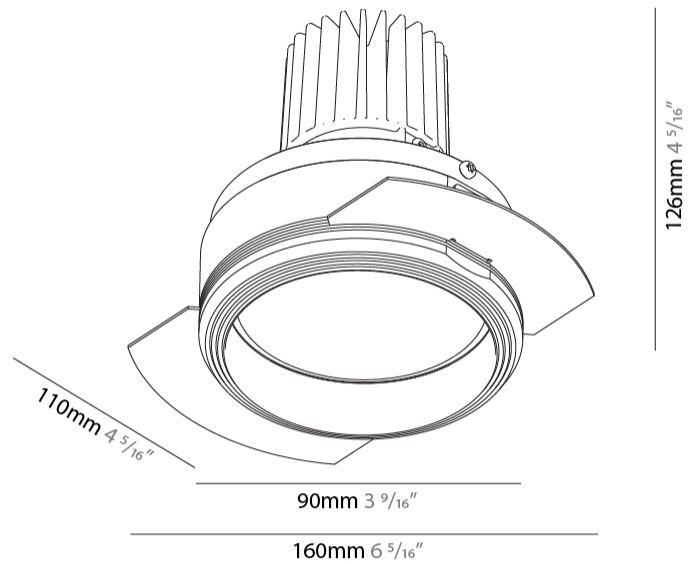

PHYSICAL

Shape: Round
Diameter (mm): 90
Diameter (in): 3 9/16
Height (mm): 126
Height (in): 4 5/16
Ceiling Thickness (mm): 10 / 12.5 / 15
Ceiling Thickness (in): 3/8 or 1/2 or 9/16
Min. Recessing Depth (mm): 115
Min. Recessing Depth (in): 4 1/2
Light Distribution: Adjustable / Direct
Weight (kg): 0.65
Weight (lbs): 1.43
Fixture Finish: SSR / BKV / CWI / CRY / HAB / UFT / ITA / RUA / FTG / MYG / LOD / PUS / FRO / FUP / KIA / POP / BLS / SPG / MEY / GOH / GUM / CHC / COM / ABZ / JAG / OBR / MOS / ROR
Fixture Material: Aluminum
Cut-out Measurements: 115mm / 4 1/2"
Upon Request: Unique Sizes Unique Ceiling Thickness

ELECTRICAL

Lamp Type: LED (Zhaga Standard)
Input Wattage (W): 16.5
Total Output Wattage (W): 14.7
Dimming: Dali Dimming
Driver Included: No
Driver Location: Recessed Housing
Driver Type: Constant Current - 120Vac
Driver Class: Class 2
Housing: See components
Input Voltage (V): 120
Constant Current (MA): 350

LED

Number of LEDs: 1
Color Temperature (°K): Warm Dim
Max. Delivered Lumen (lm): 770
CRI: >90 CRI
Lamp Life (hrs): 50000
Upon Request: RGB-W Tunable White Special Color Temperature Special LED

OPTICAL

Reflector: 20 / 40 / 60
Adjustability: Rotational 180°; Tilt 30°

RATINGS AND CERTIFICATIONS

Certified By: Certified for North American Standards
IP rating: IP20