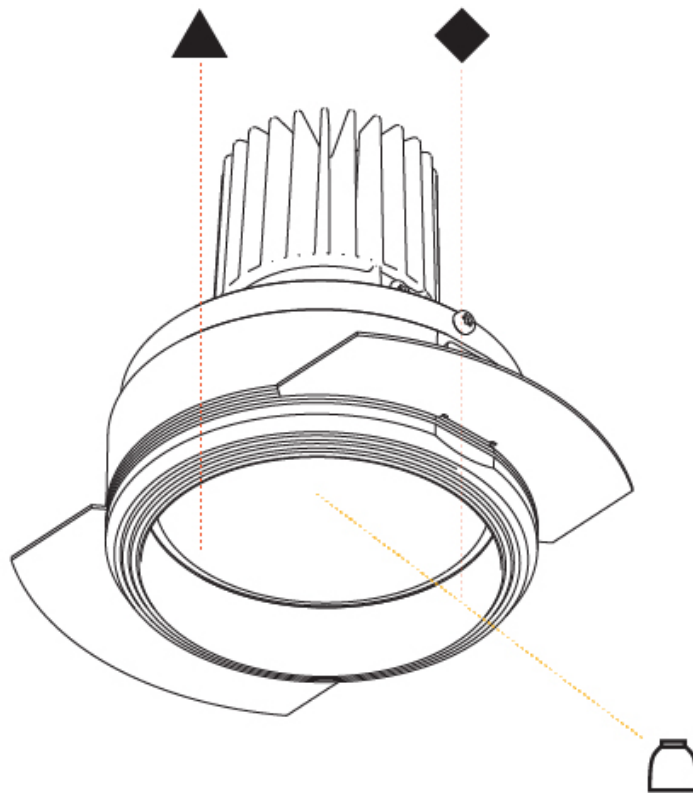

INVADER ADJUSTABLE TRIMLESS

A35525-

PROJECT

TYPE

SPECIFIER

QUANTITY

DATE

A