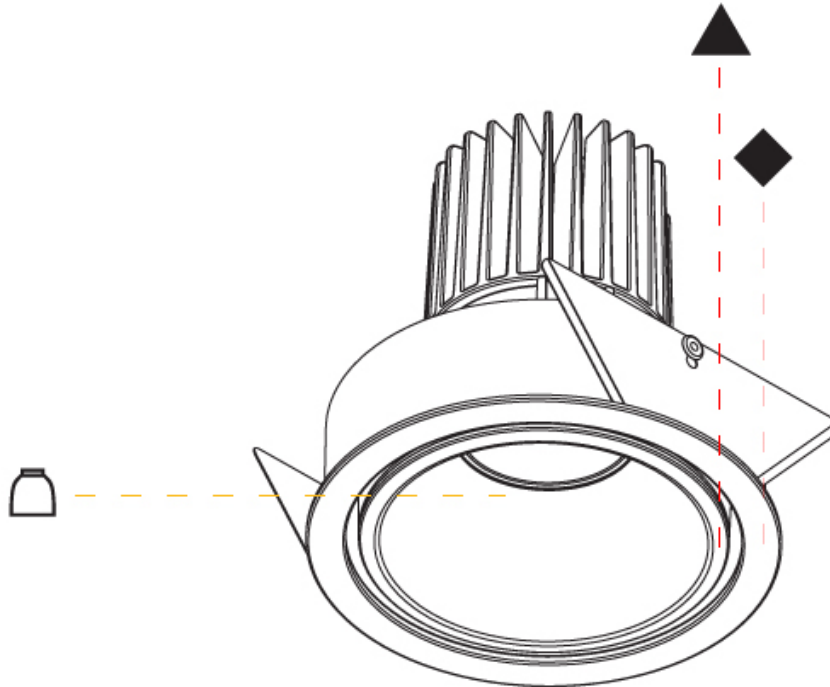

INVADER ADJUSTABLE RECESSED

A35539-

PROJECT	_____
TYPE	_____
SPECIFIER	_____
QUANTITY	_____
DATE	_____

A