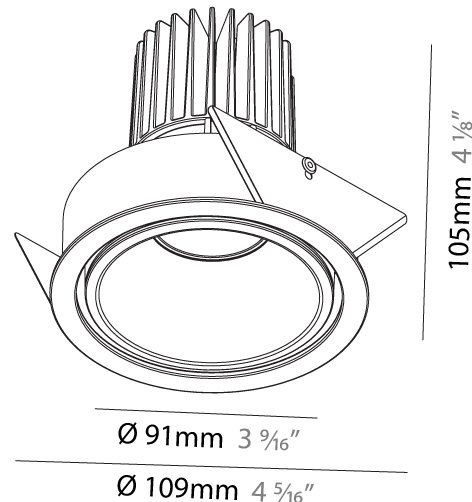

1. To build a product code in our configurator select the specify button on the base model # product page
2. To build a manual product code on this datasheet choose from the options listed below in blue font and add the suffix to the base model #

GENERAL

Series: Invader Standard
Subseries: Invader Adjustable
Brand: Prolicht
Division: Architectural
Mounting Type: Recessed
Mounting Location: Ceiling
Subcategory: Downlight

PHYSICAL

Shape: Round
Diameter (mm): 109
Diameter (in): 4 5/16
Height (mm): 105
Height (in): 4 1/8
Min. Recessing Depth (mm): 120
Min. Recessing Depth (in): 4 3/4
Light Distribution: Adjustable / Downlight
Weight (kg): 0.421
Weight (lbs): 0.93
Fixture Finish: [SSR / BKV / CWI / CRY / HAB / UFT / ITA / RUA / FTG / MYG / LOD / PUS / FRO / FUP / KIA / POP / BLS / SPG / MEY / GOH / GUM / CHC / COM / ABZ / JAG / OBR / MOS / ROR](#)
Fixture Material: Aluminum
Cut-out Measurements: 104mm / 4 1/8"

ELECTRICAL

Lamp Type: LED
Input Wattage (W): 16.5
Total Output Wattage (W): 15
Dimming: Dali Dimming
Driver Included: No
Driver Location: Recessed Housing
Input Voltage (V): 120
Constant Current (MA): 350

LED

Number of LEDs: 1
Max. Delivered Lumen (lm): 760
Nominal Lumen (lm): 1140
CRI: >90 CRI
Lamp Life (hrs): 50000

OPTICAL

Reflector: [20 / 40 / 60](#)
Adjustability: Rotational 180°; Tilt 30°

RATINGS AND CERTIFICATIONS

Certified By: CSA Certified to UL and CSA Standards
IP rating: IP20